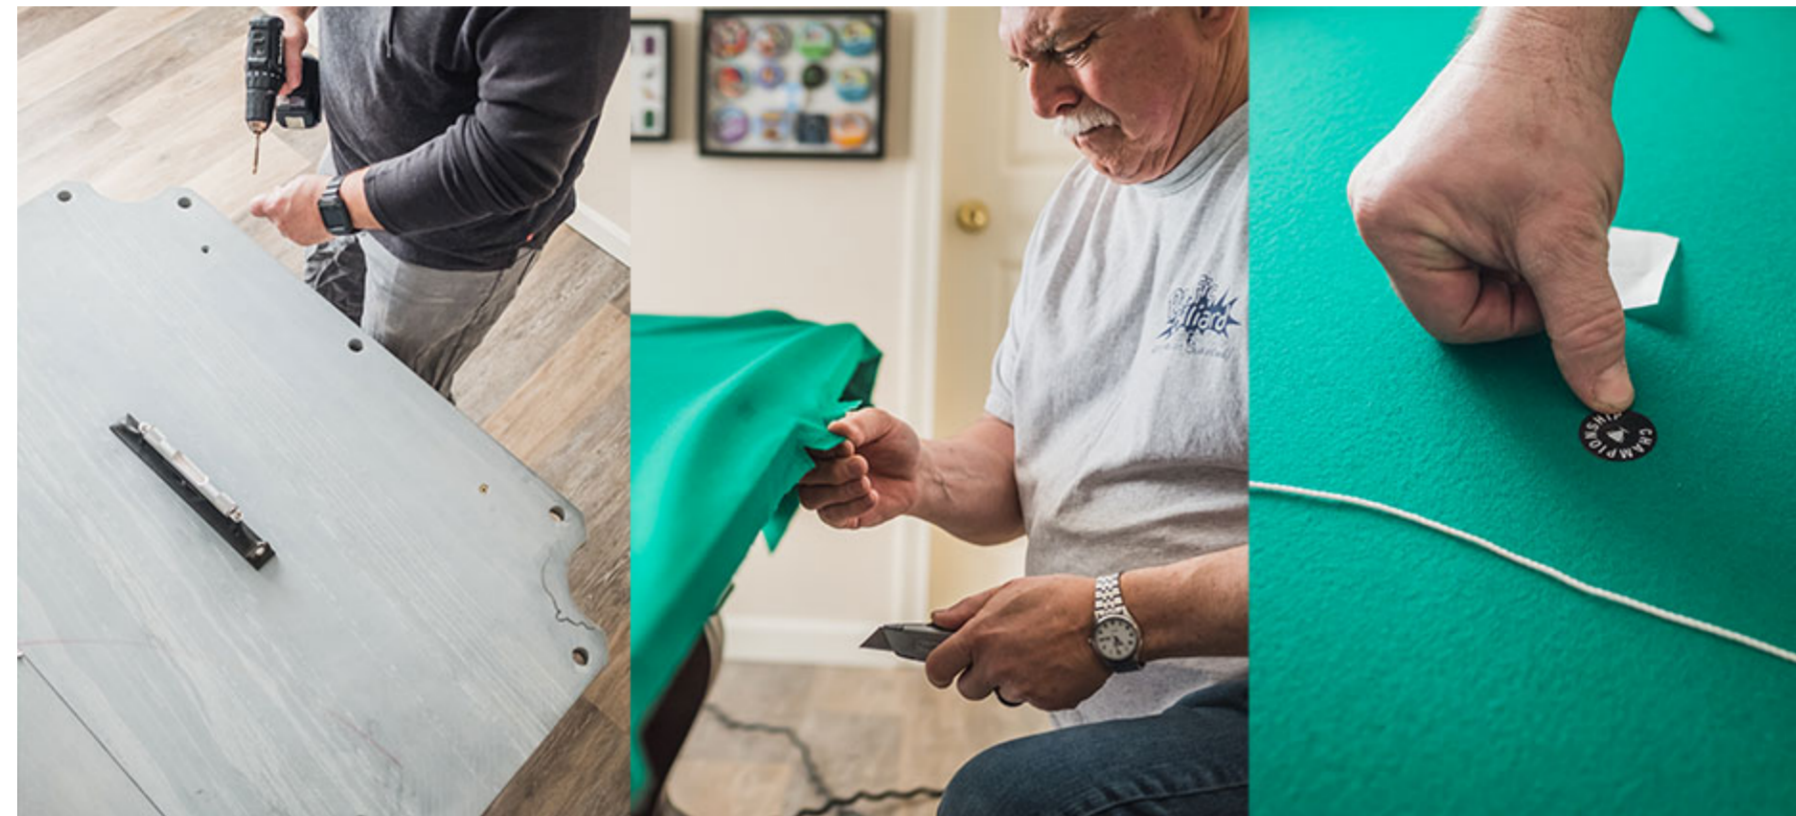

White Glove Installation

White Glove Installation offers you our highest level of service and convenience and gives you peace of mind that from shipment to delivery to installation, your table will be handled by professionals.

With White Glove Installation:

- All pool table boxes and crates are shipped directly to the local certified billiard table installer.
- The installer will inspect the pool table to ensure there was no damage in transit.
- The installer will contact you to arrange a delivery and installation date and time.
- The local installer delivers and professionally installs the table in one visit.
- Care and maintenance instructions are provided.

You need to be present during installation to ensure exact placement of the table. You will have packaging to discard or recycle after the installation is completed.

Before the installer leaves, you'll need to inspect the table and confirm that it has been installed to your satisfaction.

Our Installer Network

We maintain a nationwide network of over 250 qualified installers in 48 states for White Glove Installation. We're picky about who we hire: we grill them about their experience, methods and require references from previous companies and customers. Even after they're hired by us, installers are graded and re-graded as they perform jobs for us. In fact, after every installation, the customer (you) must sign off on their work so we know they've done the job right!

We hire professionals for their expertise, but soft skills are just as important. We want their punctuality, courtesy, and service with a smile to be the lasting memory of our company.

White Glove Installation Cost: $399.99 (for most locations)

Choose the **White Glove Installation** option from the pop-up that appears after you add your table to the cart.

NOTE: There are a few possible exceptions where an installation surcharge may apply, such as installs in remote locations, islands or high-density metro areas, unusual or limited setup needs or stairs. If you suspect your situation might be challenging, call us first to get an installation quote.